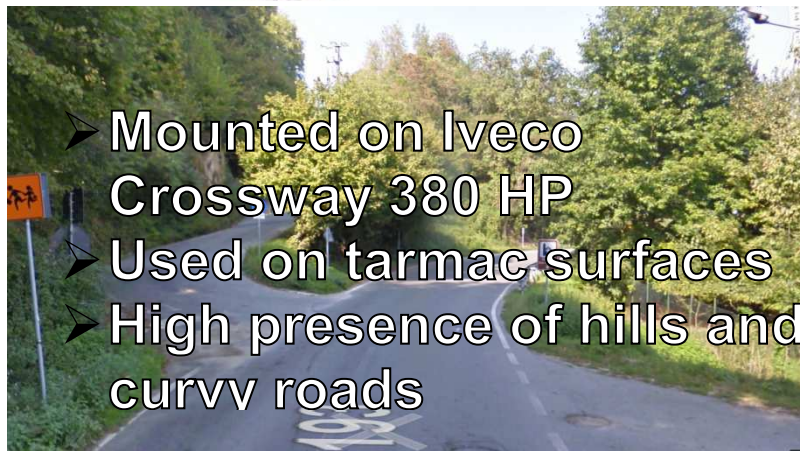

BUS 400 295/80R22.5

GTT, Torino

- Public transport company in Turin
- Transporting over 200 million passengers yearly
- Around 1.000 vehicles
- City and Intecity transports

- Mounted on Iveco Crossway 380 HP
- Used on tarmac surfaces
- High presence of hills and curvy roads